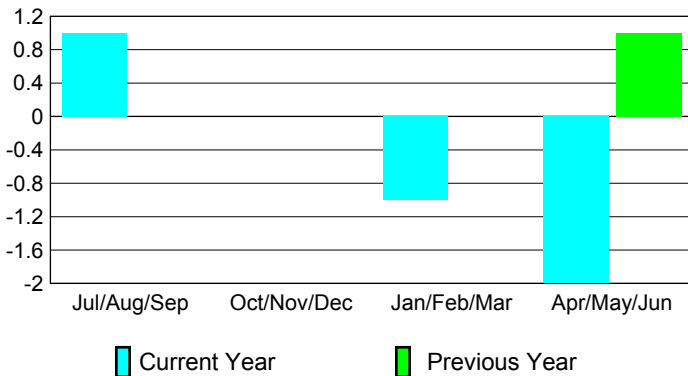

Club Results 2009-2010

Goal, New, Dropped, Gain/Loss

Comparison of Club Gain/Loss

Current Year Compared to the Previous Year

YTD Status Quo Clubs 2009-2010

Status Quo Clubs Compared to Status Quo Members

MEMBERSHIP