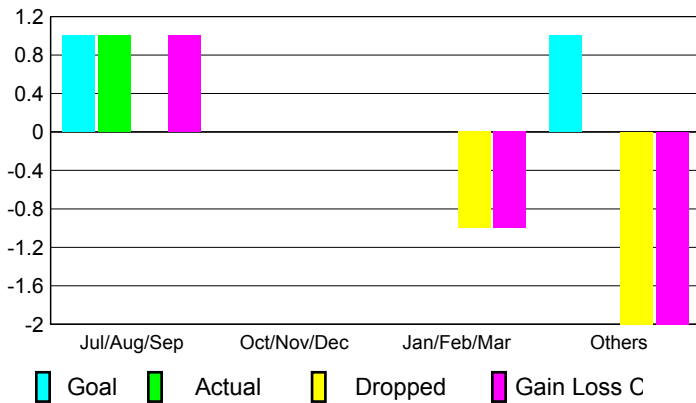

2009-2010 GMT Quarterly Report for District (or Undistricted) **District 201Q3**

GMT: **Anthony 'Tony' J Benbow**

Location: **AUSTRALIA**

GMT CA: **7**

CLUBS

**Club Results
2009-2010**

**Clubs
2008-2009**

Month	New Club Goal	Actual New Clubs	Actual Dropped Clubs	Gain/Loss of Clubs	Gain/Loss of Clubs
Jul/Aug/Sep	1	1	0	1	0
Oct/Nov/Dec	0	0	0	0	0
Jan/Feb/Mar	0	0	-1	-1	0
Apr/May/June	1	0	-2	-2	1
Totals	2	1	-3	-2	1

Club Results 2009-2010

Goal, New, Dropped, Gain/Loss

Comparison of Club Gain/Loss

Current Year Compared to the Previous Year

YTD Status Quo Clubs 2009-2010

Status Quo Clubs Compared to Status Quo Members

MEMBERSHIP

**Membership Results
2009-2010**

**Membership
2008-2009**

Month	Net Memb Goal	Actual New Memb	Actual Dropped Memb	Gain/Loss of Memb	Gain/Loss of Memb
Jul/Aug/Sep	58	93	-56	37	28
Oct/Nov/Dec	1	51	-64	-13	-17
Jan/Feb/Mar	-37	51	-56	-5	-4
Apr/May/June	42	93	-82	11	23
Totals	64	288	-258	30	30