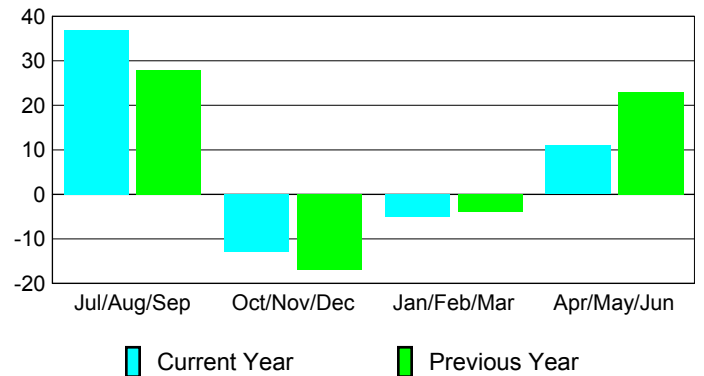

Comparison of Membership Gain/Loss

Current Year Compared to the Previous Year