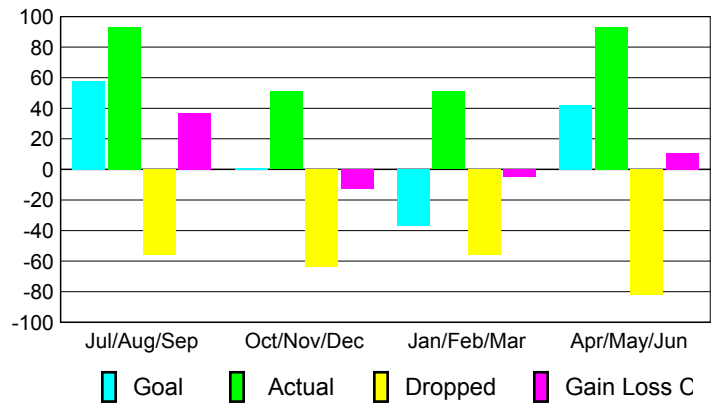

Membership Results 2009-2010

Goal, New, Dropped, Gain/Loss